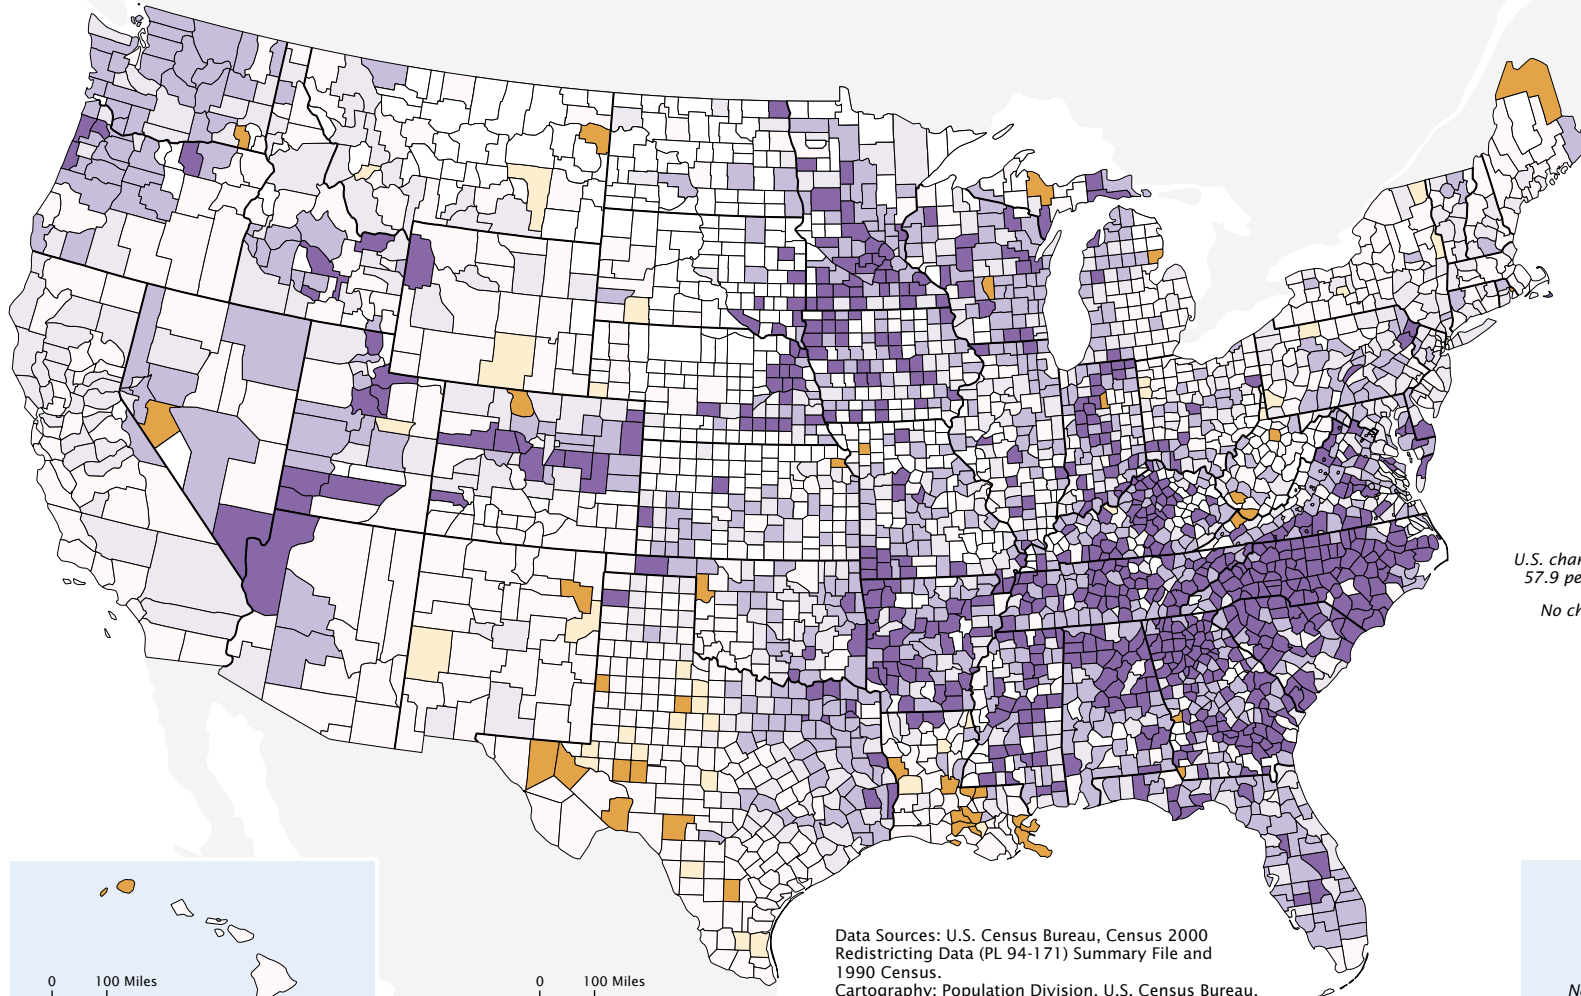

Percent Change, 1990 to 2000 Hispanic or Latino Origin All Races

Percent change 1990 to 2000 in Hispanic or Latino population by county

Data Sources: U.S. Census Bureau, Census 2000 Redistricting Data (PL 94-171) Summary File and 1990 Census.
Cartography: Population Division, U.S. Census Bureau.